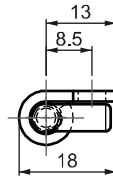

289

CONCEALED HINGE

LH/RH

- For internally mounted doors. Spring loaded hinge for easy door removal.
- Both versions are either screwed-on or welded-on
- LH and RH application is possible

⚠ Note: Bolts are not given