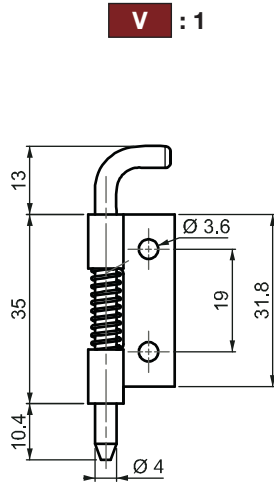

289

CONCEALED HINGE

LH/RH

- For internally mounted doors. Spring loaded hinge for easy door removal.
- Both versions are either screwed-on or welded-on
- LH and RH application is possible

⚠ Note: Bolts are not given