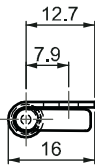

289

CONCEALED HINGE

LH/RH

- For internally mounted doors. Spring loaded hinge for easy door removal.
- Both versions are either screwed-on or welded-on
- LH and RH application is possible

⚠ Note: Bolts are not given