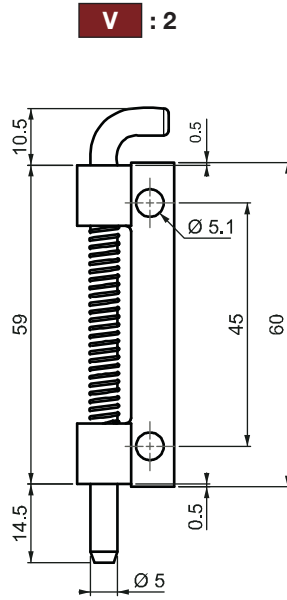

289

CONCEALED HINGE

LH/RH

- For internally mounted doors. Spring loaded hinge for easy door removal.
- Both versions are either screwed-on or welded-on
- LH and RH application is possible

⚠ Note: Bolts are not given