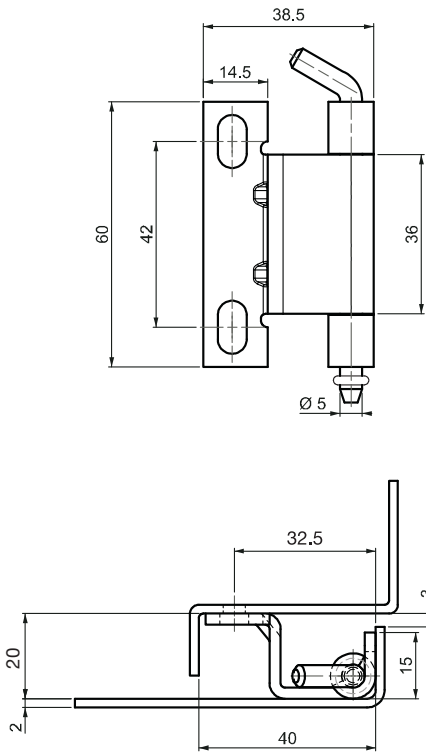

295

CONCEALED HINGE

V : 3

V : 4

LH/RH

Hinge Rotation Angle

PRODUCT CODE