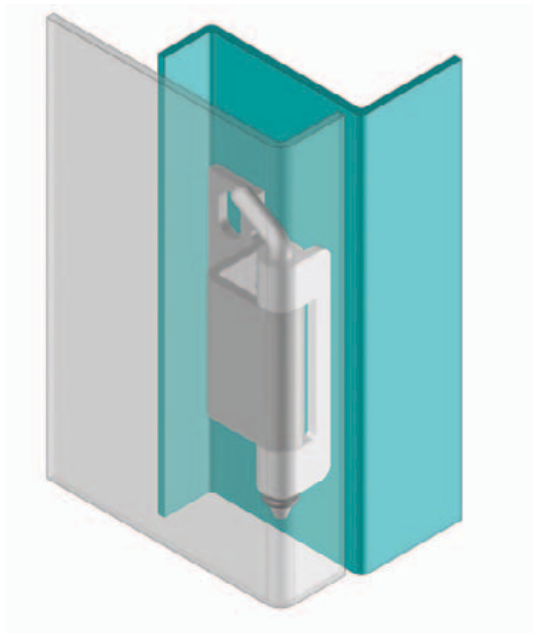

295

CONCEALED HINGE

V : 3

V : 4

LH/RH

Hinge Rotation Angle

PRODUCT CODE