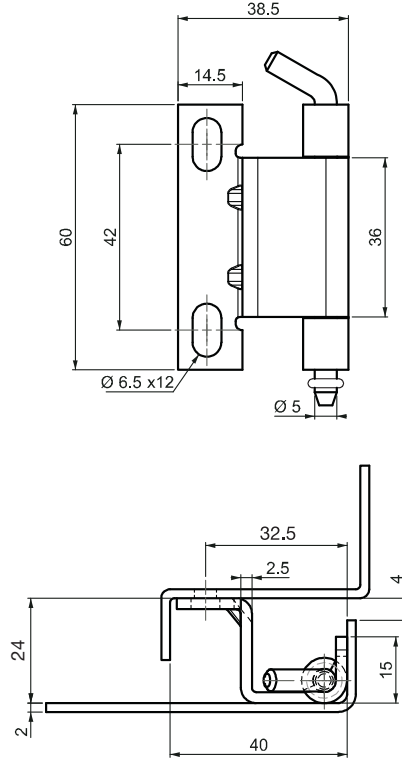

295

CONCEALED HINGE

V : 3

V : 4

LH/RH

Hinge Rotation Angle

PRODUCT CODE